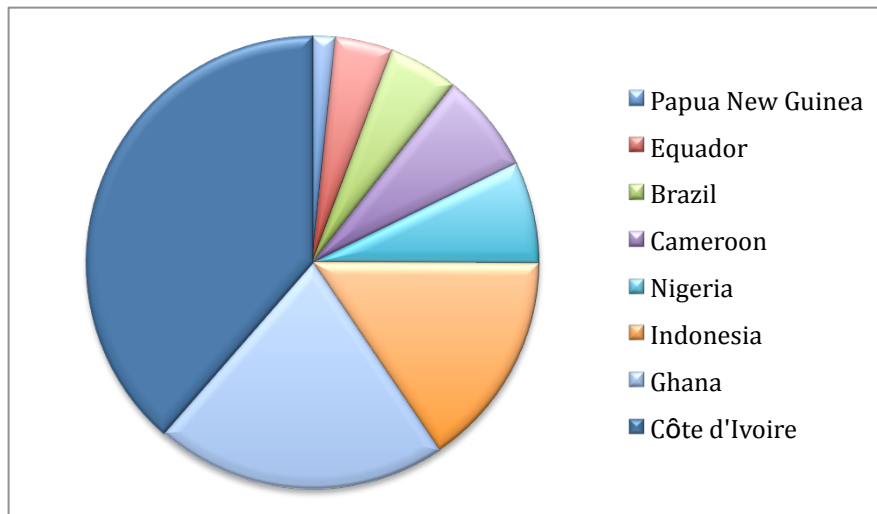

**Figure 1: International Cocoa Production 2008/2009 (24)**

**Figure 2: Cote d'Ivoire's Agricultural Exports (2007)(25)**